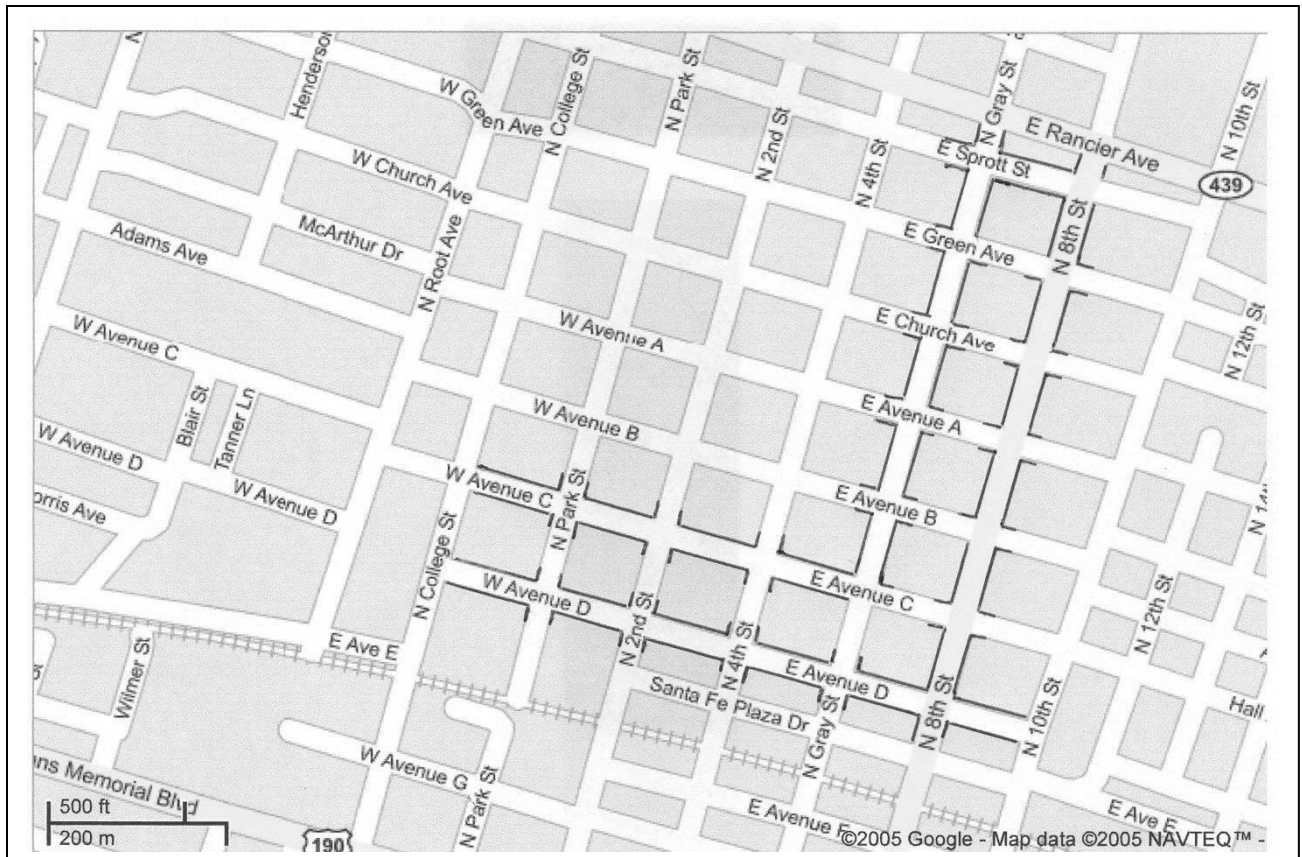

## Central Texas Veteran's Day Parade

Assembly area is on W. Ave E starting at N. College St.

Parade route starts at N. College St. and W. Ave D to N. 8<sup>th</sup> St, to E. Sprott St, to N. Gray St. to W. Ave C and ending at N. College St.

Bleachers located at Gray St next to Killen Library